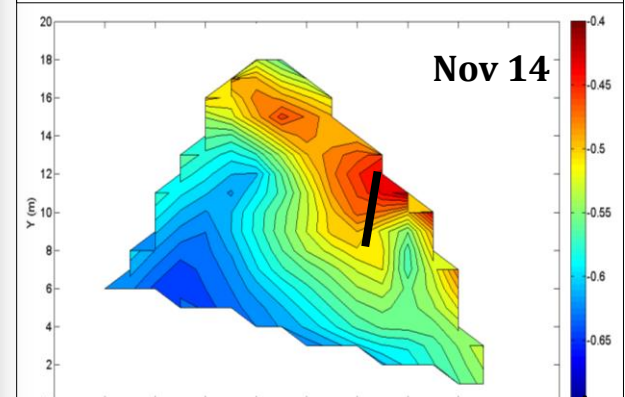

Floating Bog Interceptor (FBI) – Trapping Sediment Bathymetry

meter