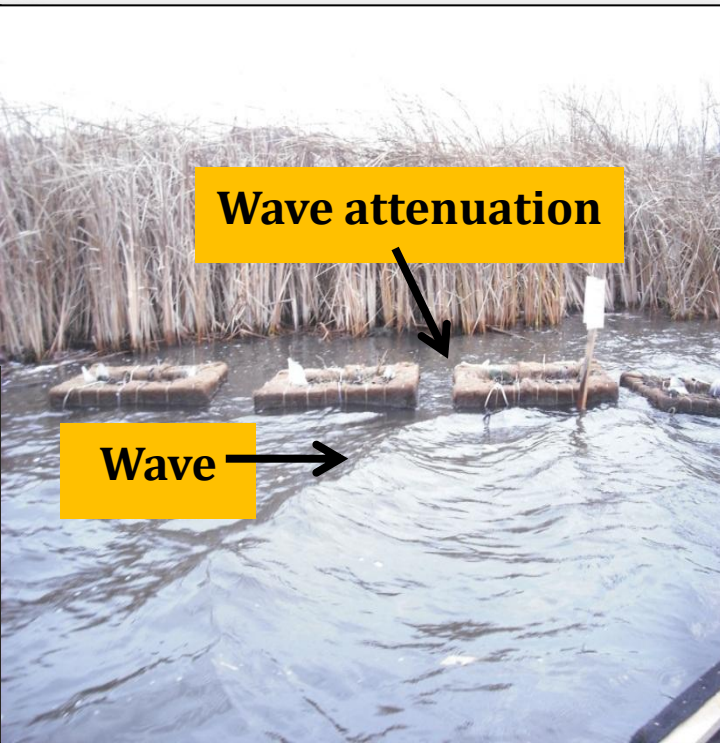

Floating Bog Interceptor (FBI) – Trapping Sediment Bathymetry

meter