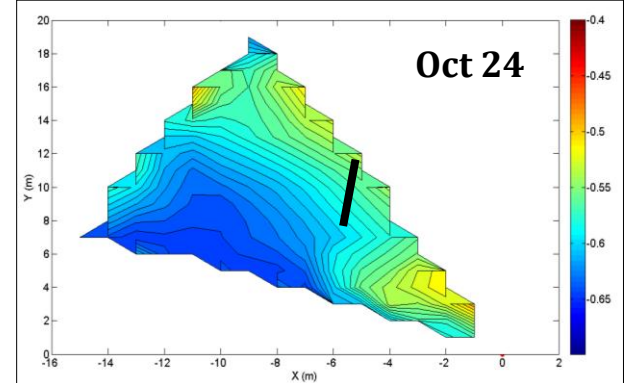

Floating Bog Interceptor (FBI) – Trapping Sediment Bathymetry

meter