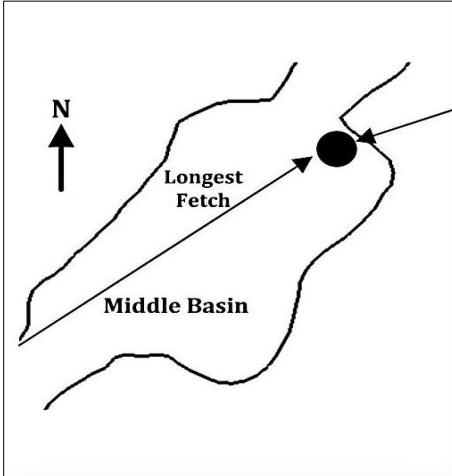

Floating Bog Interceptor (FBI) – Trapping Sediment Bathymetry

meter