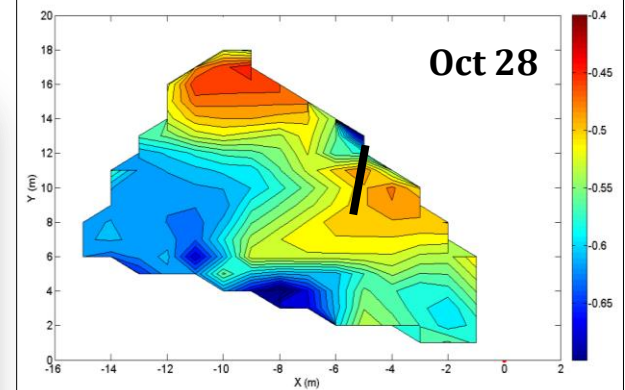

Floating Bog Interceptor (FBI) – Trapping Sediment Bathymetry

meter